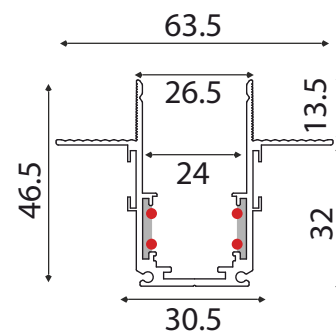

The technical data of the product may differ from the listed +/- 10%

APOSTOLIDIS TRADING
Industrial area of Serres | 62100 Serres, Greece
T. +30 23210 77020-21 | F. +30 23210 77022
info@acalight.gr | www.acalight.gr