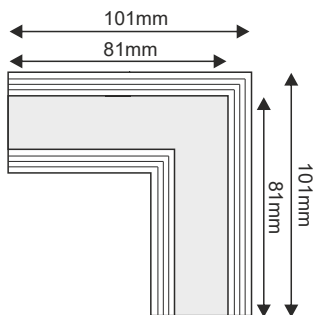

MAGNETIC 90° CONNECTOR TRIMLESS 48V DC

Technical Data

Housing Material **Aluminum**

Angle **90°**

Color **Black**

Input Voltage **48V DC**

Application

This track is suitable for indoor installation

Info

All magnetic tracks includes plastic end-caps and diffuser

The technical data of the product may differ from the listed +/- 10%