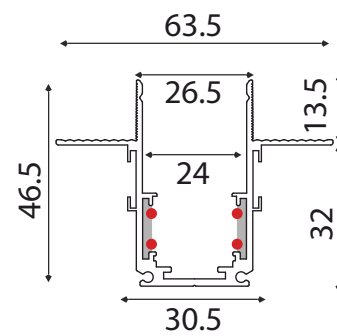

MAGNETIC 90° CONNECTOR TRIMLESS 48V DC

Technical Data

Housing Material **Aluminum**

Angle **90°**

Color **Black**

Input Voltage **48V DC**

Application

This track is suitable for indoor installation

Info

All magnetic tracks includes plastic end-caps and diffuser

The technical data of the product may differ from the listed +/- 10%