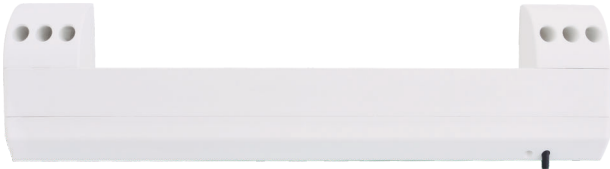

LED Emergency sign luminaire

2 YEARS
GUARANTEE
LUMINAIRE

1 YEAR
GUARANTEE
BATTERY

Application

- This luminaire is suitable for indoor installation
- Green function indicator light
- Test Button

Technical Data

| | |
|---------------------------|--|
| Housing Material | Polycarbonate |
| Color | White |
| Input Voltage | 230V AC |
| Input Frequency | 50~60Hz |
| Total Wattage | 2W |
| LED Type | SMD (LM80) |
| Lifespan | 30.000 hours |
| Protection Class | CLASS II  |
| Operation | Maintained / Non Maintained |
| Battery Type | 3.2V / 0.6Ah LiFePO4 |
| Charging Time | 24 hours |
| Battery Autonomy | 3 hours |
| Ingress Protection | IP20 |
| Ambient Temperature Range | 0° ~ +40° |
| LED Driver | Yes (built-in) |
| Dimming | No |
| Replaceable LED / Driver | No / No |