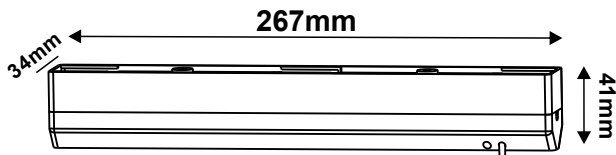

Technical Data

Housing Material	Polycarbonate
Color	White
Input Voltage	230V AC
Input Frequency	50~60Hz
Total Wattage	2W
LED Type	SMD (LM80)
Lifespan	30.000 hours
Protection Class	CLASS II
Operation	Maintained / Non Maintained
Battery Type	3.2V / 0.6Ah LiFePO4
Charging Time	24 hours
Battery Autonomy	3 hours
Ingress Protection	IP20
Ambient Temperature Range	0° ~ +40°
LED Driver	Yes (built-in)
Dimming	No
Replaceable LED / Driver	No / No

Photometrical Data

Color Temperature	6000K
Lumen	60Lm
Color Rendering Index (Ra)	≥80

Energy Data

Energy Consumption	2.0 kWh/1000h

The technical data of the product may differ from the listed +/- 10%

APOSTOLIDIS TRADING
Industrial area of Serres | 62100 Serres, Greece
T. +30 23210 77020-21 | F. +30 23210 77022
info@acalight.gr | www.acalight.gr