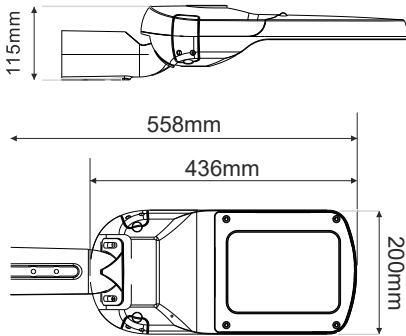

Τα τεχνικά στοιχεία του προϊόντος ενδέχεται να διαφέρουν από τα αναγραφόμενα +/- 10%

LED SMD STREET LUMINAIRE

Code:
NEXUS304050

5 YEARS
GUARANTEE

Application

- Suitable for street lighting

Technical Data

Housing Material	Die-casting Aluminum
Optic Material	Glass
Color	Grey
Input Voltage	230V AC
Input Frequency	50~60Hz
Total Wattage	30W
LED Type	Philips Lumileds LM80
Lifespan	72.000 hours
Protection Class	CLASS I
Ingress Protection	IP66
Mechanical Impact Degree	IK10
Surge Protection	10kV
Total Harmonic Distortion (THD)	<20%
Power Factor	≥0.95
Operation Temperature	-30°~+45°C
LED Driver	Meanwell
Replaceable LED / Driver	Yes / Yes

Photometrical Data

Color Temperature	4000K
Lumen	4500Lm
Light Beam Spread	80°x150°
Color Rendering Index (Ra)	≥70

Energy Data

Energy Efficiency Label	C
Energy Consumption	40.0 kWh/1000h

The technical data of the product may differ from the listed +/- 10%