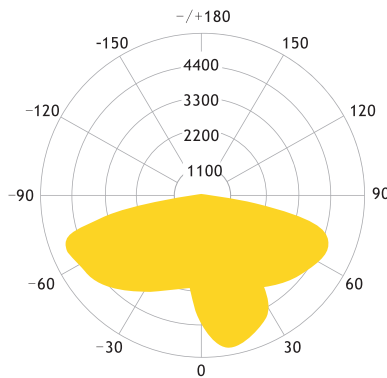

Code:

**NEXUS604030**

**LED SMD STREET LUMINAIRE**

**5 YEARS**  
GUARANTEE

**Application**

- Suitable for street lighting

**Technical Data**

Housing Material	Die-casting Aluminum
Optic Material	Glass
Color	Grey
Input Voltage	230V AC
Input Frequency	50~60Hz
Total Wattage	60W
LED Type	PHILIPS Lumileds (LM80)
Lifespan	72.000 hours
Protection Class	CLASS I
Ingress Protection	IP66
Mechanical Impact Degree	IK10
Surge Protection	10kV
Total Harmonic Distortion (THD)	<20%
Power Factor	≥0.95
Operation Temperature	-30~+45°C
LED Driver	Meanwell
Replaceable LED / Driver	Yes / Yes

**Photometrical Data**

Color Temperature	4000K
Lumen	7800lm
Light Beam Spread	TYPE III (70°x155°)
Color Rendering Index (Ra)	≥70

**Energy Data**

Energy Efficiency Label	D
Energy Consumption	60.0 kWh/1000h