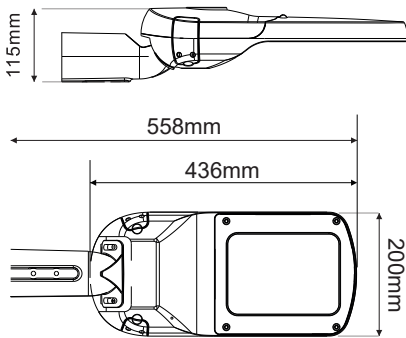

Code:

**NEXUS604030**

**LED SMD STREET LUMINAIRE**

**5 YEARS**  
GUARANTEE

**Application**

- Suitable for street lighting

**Technical Data**

Housing Material	Die-casting Aluminum
Optic Material	Glass
Color	Grey
Input Voltage	230V AC
Input Frequency	50~60Hz
Total Wattage	60W
LED Type	PHILIPS Lumileds (LM80)
Lifespan	72.000 hours
Protection Class	CLASS I
Ingress Protection	IP66
Mechanical Impact Degree	IK10
Surge Protection	10kV
Total Harmonic Distortion (THD)	<20%
Power Factor	≥0.95
Operation Temperature	-30~+45°C
LED Driver	Meanwell
Replaceable LED / Driver	Yes / Yes

**Photometrical Data**

Color Temperature	4000K
Lumen	7800lm
Light Beam Spread	TYPE III (70°x155°)
Color Rendering Index (Ra)	≥70

**Energy Data**

Energy Efficiency Label	D
Energy Consumption	60.0 kWh/1000h