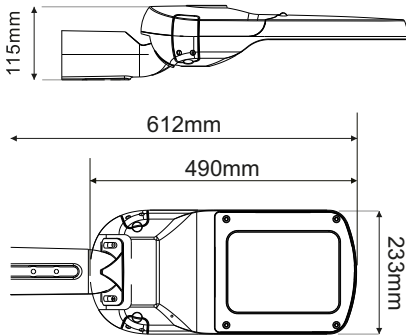

LED SMD STREET LUMINAIRE

Code:
NEXUS804070

5 YEARS
GUARANTEE

Application

- Suitable for street lighting

Technical Data

Housing Material	Die-casting Aluminum
Optic Material	Glass
Color	Grey
Input Voltage	230V AC
Input Frequency	50~60Hz
Total Wattage	80W
LED Type	PHILIPS / Lumileds (LM80)
Lifespan	100.000 hours
Protection Class	CLASS I
Ingress Protection	IP66
Mechanical Impact Degree	IK10
Surge Protection	10kV
Total Harmonic Distortion (THD)	<20%
Power Factor	≥0.95
Operation Temperature	-30°~+45°C
LED Driver	Meanwell
Replaceable LED / Driver	Yes / Yes

Photometrical Data

Color Temperature	4000K
Lumen	13600Lm
Light Beam Spread	80°x150°
Color Rendering Index (Ra)	70

Energy Data

Energy Efficiency Label	B
Energy Consumption	80.0 kWh/1000h

The technical data of the product may differ from the listed +/- 10%