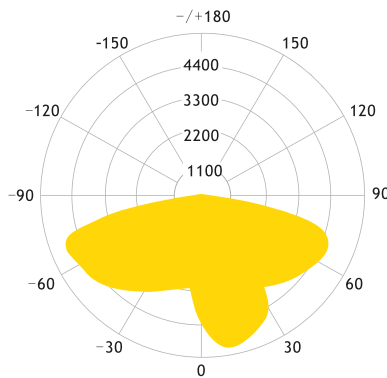

LED SMD STREET LUMINAIRE

Code:
NEXUS804070

5 YEARS
GUARANTEE

Application

- Suitable for street lighting

Technical Data

Housing Material	Die-casting Aluminum
Optic Material	Glass
Color	Grey
Input Voltage	230V AC
Input Frequency	50~60Hz
Total Wattage	80W
LED Type	PHILIPS / Lumileds (LM80)
Lifespan	100.000 hours
Protection Class	CLASS I
Ingress Protection	IP66
Mechanical Impact Degree	IK10
Surge Protection	10kV
Total Harmonic Distortion (THD)	<20%
Power Factor	≥0.95
Operation Temperature	-30°~+45°C
LED Driver	Meanwell
Replaceable LED / Driver	Yes / Yes

Photometrical Data

Color Temperature	4000K
Lumen	13600Lm
Light Beam Spread	80°x150°
Color Rendering Index (Ra)	70

Energy Data

Energy Efficiency Label	B
Energy Consumption	80.0 kWh/1000h

The technical data of the product may differ from the listed +/- 10%