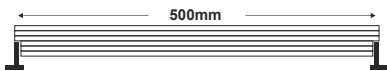

### Technical Data

Material (main)	<b>Aluminum</b>
Material (secondary)	<b>Glass</b>
Color (main)	<b>Grey</b>
Voltage (Volt)	<b>230V AC</b>
Input Frequency	<b>50~60Hz</b>
Power	<b>18W</b>
LED Chip Type	<b>SMD (OSRAM)</b>
Lifetime (Hours)	<b>30.000hrs</b>
Electrical Protection	<b>CLASS I</b> 
IP- Fluid and Dust Protection Indicator	<b>IP66</b>
Mechanical Impact Degree	<b>IK08</b>
LED Driver	<b>Yes (Built-in)</b>
Dimmable	<b>No</b>
Replaceable LED / Driver	<b>Yes / Yes</b>