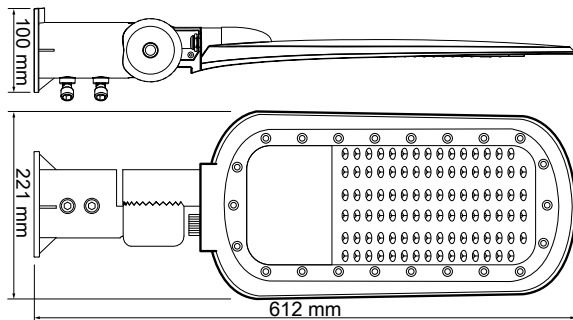

Code:

**NORD10030**

**LED SMD STREET LUMINAIRE**

**5 YEARS**  
GUARANTEE

**Application**

- Suitable for street lighting

**Technical Data**

Housing Material	Die-casting Aluminum
Optic Material	Clear Polycarbonate
Color	Grey
Input Voltage	230V AC
Input Frequency	50~60Hz
Total Wattage	100W
LED Type	SMD
Lifespan	50.000 hours
Protection Class	CLASS I
Ingress Protection	IP66
Power Factor	<0,9
Mechanical Impact Degree	IK10
LED Driver	Yes (built-in)
Replaceable LED / Driver	Yes / Yes

**Photometrical Data**

Color Temperature	3000K
Lumen	13500Lm
Light Beam Spread	140° x 90°
Color Rendering Index (Ra)	≥70

**Energy Data**

Energy Efficiency Label	D
Energy Consumption	100.0 kWh/1000h

The technical data of the product may differ from the listed +/- 10%