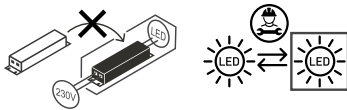

Code:

**NORD10030**

**LED SMD STREET LUMINAIRE**

**5 YEARS**  
GUARANTEE

**Application**

- Suitable for street lighting

**Technical Data**

Housing Material	Die-casting Aluminum
Optic Material	Clear Polycarbonate
Color	Grey
Input Voltage	230V AC
Input Frequency	50~60Hz
Total Wattage	100W
LED Type	SMD
Lifespan	50.000 hours
Protection Class	CLASS I
Ingress Protection	IP66
Power Factor	<0,9
Mechanical Impact Degree	IK10
LED Driver	Yes (built-in)
Replaceable LED / Driver	Yes / Yes

**Photometrical Data**

Color Temperature	3000K
Lumen	13500Lm
Light Beam Spread	140° x 90°
Color Rendering Index (Ra)	≥70

**Energy Data**

Energy Efficiency Label	D
Energy Consumption	100.0 kWh/1000h

The technical data of the product may differ from the listed +/- 10%