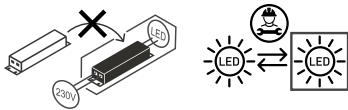

Code:

**NORD15040**

**LED SMD STREET LUMINAIRE**

**5 YEARS**  
GUARANTEE

**Application**

- Suitable for street lighting

**Technical Data**

Housing Material	Die-casting Aluminum
Optic Material	Clear Polycarbonate
Color	Grey
Input Voltage	230V AC
Input Frequency	50~60Hz
Total Wattage	150W
LED Type	SMD
Lifespan	50.000 hours
Protection Class	CLASS I
Ingress Protection	IP66
Mechanical Impact Degree	IK10
LED Driver	Yes (built-in)
Replaceable LED / Driver	Yes / No

**Photometrical Data**

Color Temperature	4000K
Lumen	20250Lm
Light Beam Spread	140° x 90°
Color Rendering Index (Ra)	≥70

**Energy Data**

Energy Efficiency Label	D
Energy Consumption	150.0 kWh/1000h

The technical data of the product may differ from the listed +/- 10%