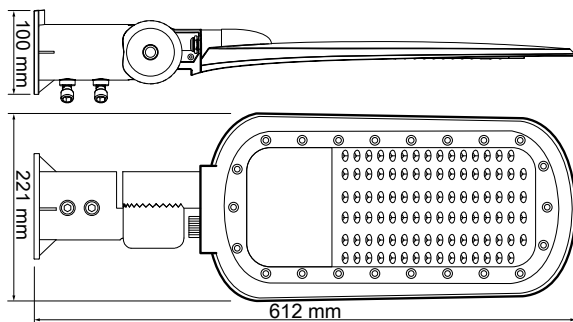

Code:

**NORD15040**

**LED SMD STREET LUMINAIRE**

**5 YEARS**  
GUARANTEE

**Application**

- Suitable for street lighting

**Technical Data**

Housing Material	Die-casting Aluminum
Optic Material	Clear Polycarbonate
Color	Grey
Input Voltage	230V AC
Input Frequency	50~60Hz
Total Wattage	150W
LED Type	SMD
Lifespan	50.000 hours
Protection Class	CLASS I
Ingress Protection	IP66
Mechanical Impact Degree	IK10
LED Driver	Yes (built-in)
Replaceable LED / Driver	Yes / No

**Photometrical Data**

Color Temperature	4000K
Lumen	20250Lm
Light Beam Spread	140° x 90°
Color Rendering Index (Ra)	≥70

**Energy Data**

Energy Efficiency Label	D
Energy Consumption	150.0 kWh/1000h

The technical data of the product may differ from the listed +/- 10%