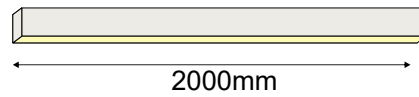

ALUMINUM PROFILE (DEP)

Application

- Suitable for ceiling and wall installation

- Aluminum body
- Opal polycarbonate cover

The technical data of the product may differ from the listed +/- 10%