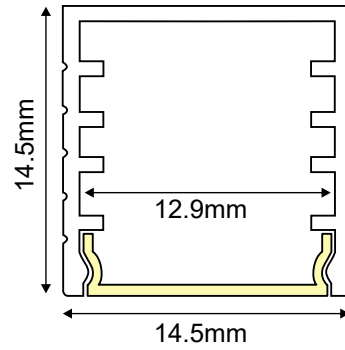

ALUMINUM PROFILE (DEP)

Application

- Suitable for ceiling and wall installation

- Aluminum body
- Opal polycarbonate cover

The technical data of the product may differ from the listed +/- 10%