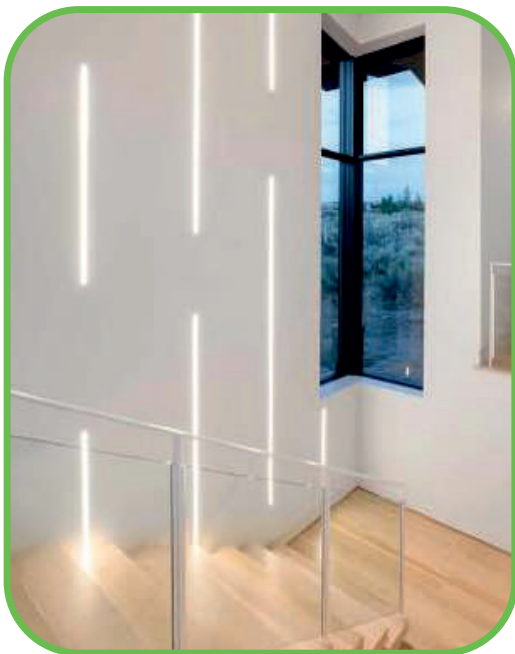

### Installation

- Trimless
- Aluminum body
- Opal polycarbonate cover
- 75% Lighting Transmittance

Combine with

The technical data of the product may differ from the data above +/- 10%