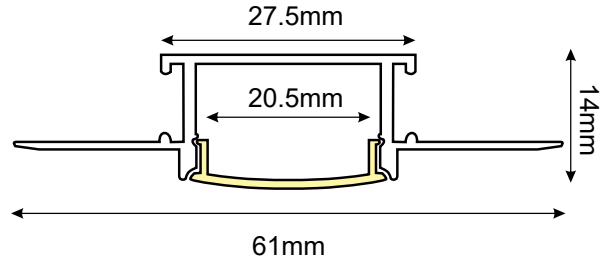

## ALUMINUM PROFILE

### Installation

- Trimless
- Aluminum body
- Opal polycarbonate cover
- 75% Lighting Transmittance

Combine with

The technical data of the product may differ from the data above +/- 10%