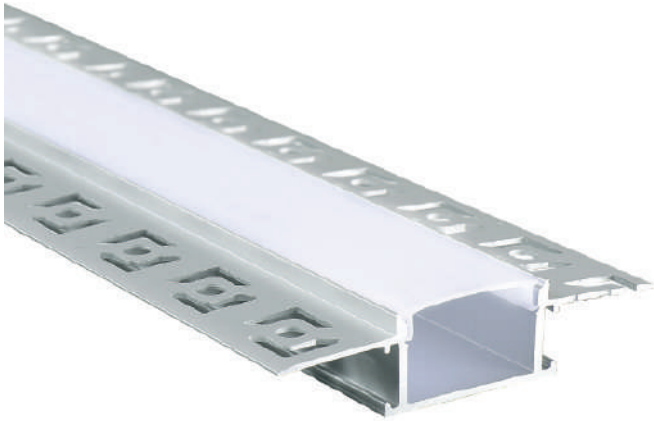

## ALUMINUM PROFILE

### Installation

- Trimless
- Aluminum body
- Opal polycarbonate cover
- 75% Lighting Transmittance

Combine with

The technical data of the product may differ from the data above +/- 10%