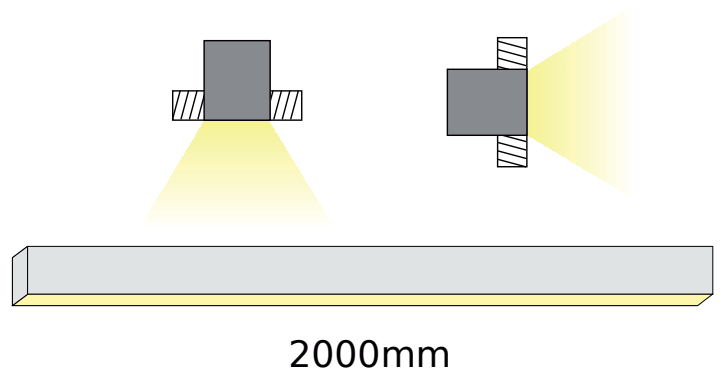

## ALUMINUM PROFILE

### Installation

- Trimless
- Aluminum body
- Opal polycarbonate cover
- 75% Lighting Transmittance

Combine with

The technical data of the product may differ from the data above +/- 10%