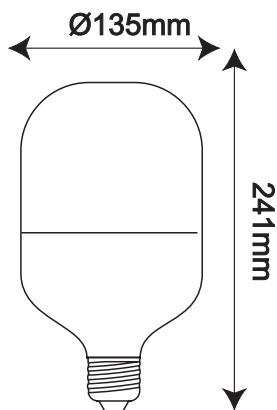

ΛΑΜΠΤΗΡΑΣ SMD LED ΥΨΗΛΗΣ ΙΣΧΥΟΣ

Code:
P14048CW

2 YEARS
GUARANTEE

Technical Data

| | |
|--------------------|---------------------|
| Material | Polycarbonat |
| Input Voltage | 230V AC |
| Input Frequency | 50/60Hz |
| Lampholder type | E27 |
| Wattage | 48W |
| Lifespan | 40.000Hrs |
| PF | >0.9 |
| Ingress Protection | P140 |
| Mercury Content | 0% |

Photometrical Data

| | |
|----------------------------|---------------|
| Color Temperature | 6000K |
| Lumen | 4650lm |
| Light Beam Spread | 220° |
| Color Rendering Index (Ra) | ≥80 |
| Dimmable | No |