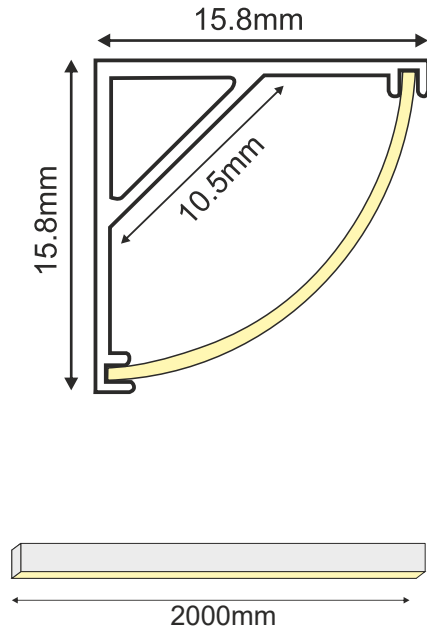

ALUMINUM PROFILE WITH OPAL COVER

Installation

- Ideal for indoor installation

- Aluminum Body
- PC opal cover
- Can take a set of plastic caps (EP161)
- Can take a metal mounting clip (MC161)

EP161
Plastic caps

MC161
Metal mounting clip

The technical data of the product may differ from the listed +/- 10%