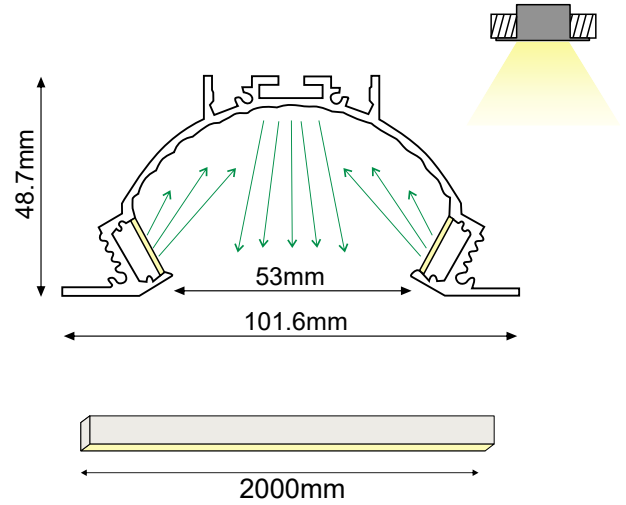

## ALUMINUM PROFILE (LUNA)

### Application

- Suitable for recessed installation
- Aluminum body
- Semi clear polycarbonate cover

The technical data of the product may differ from the listed +/- 10%