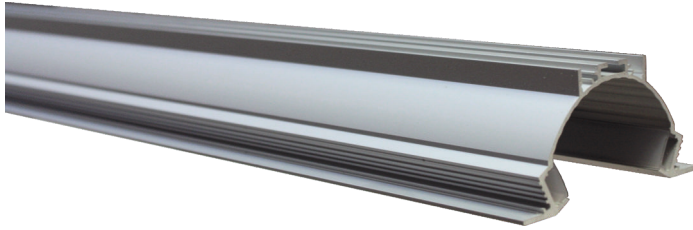

## ALUMINUM PROFILE (LUNA)

### Application

- Suitable for recessed installation
- Aluminum body
- Semi clear polycarbonate cover

The technical data of the product may differ from the listed +/- 10%