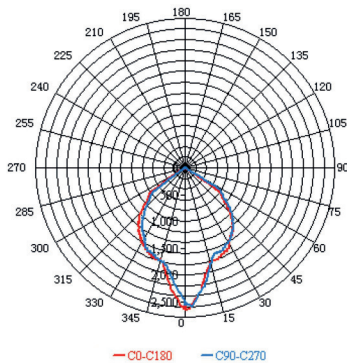

**LED COB RECESSED LUMINAIRE**

**5 YEARS**  
GUARANTEE

**Application**

- Suitable for indoor application

**Technical Data**

Housing Material	<b>Die-casting Aluminum</b>
Optic Material	<b>Plastic</b>
Color	<b>White</b>
Input Voltage	<b>230V AC</b>
Input Frequency	<b>50~60Hz</b>
Total Wattage	<b>19W</b>
LED Type	<b>COB LM80</b>
Lifespan	<b>50.000 hours</b>
Protection Class	<b>CLASS II</b> 
Ingress Protection	<b>IP20</b>
Operation Temperature	<b>-10~+50°C</b>
LED Driver	<b>Outer TRIDONIC</b>
Dimming	<b>No</b>
Replaceable LED / Driver	<b>No / Yes</b>

**Photometrical Data**

Color Temperature	<b>3000K</b>
Lumen	<b>2110Lm</b>
Light Beam Spread	<b>90° Symmetrical</b>
Color Rendering Index (Ra)	<b>≥90</b>

**Energy Data**

Energy Efficiency Label	<b>E</b>
Energy Consumption	<b>19.0 kWh/1000h</b>

The technical data of the product may differ from the listed +/- 10%