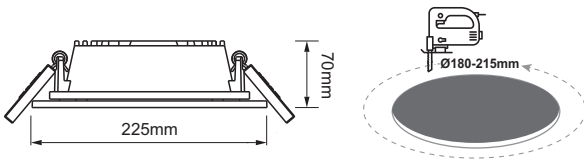

**LED COB RECESSED LUMINAIRE**

**5 YEARS**  
GUARANTEE

**Application**

- Suitable for indoor application

**Technical Data**

Housing Material	<b>Die-casting Aluminum</b>
Optic Material	<b>Plastic</b>
Color	<b>White</b>
Input Voltage	<b>230V AC</b>
Input Frequency	<b>50~60Hz</b>
Total Wattage	<b>19W</b>
LED Type	<b>COB LM80</b>
Lifespan	<b>50.000 hours</b>
Protection Class	<b>CLASS II</b> 
Ingress Protection	<b>IP20</b>
Operation Temperature	<b>-10~+50°C</b>
LED Driver	<b>Outer TRIDONIC</b>
Dimming	<b>No</b>
Replaceable LED / Driver	<b>No / Yes</b>

**Photometrical Data**

Color Temperature	<b>3000K</b>
Lumen	<b>2110Lm</b>
Light Beam Spread	<b>90° Symmetrical</b>
Color Rendering Index (Ra)	<b>≥90</b>

**Energy Data**

Energy Efficiency Label	<b>E</b>
Energy Consumption	<b>19.0 kWh/1000h</b>