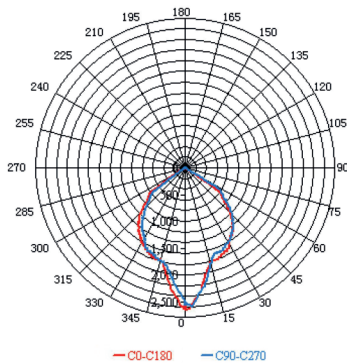

Code:

PARO1930W590

LED COB RECESSED LUMINAIRE

5 YEARS
GUARANTEE

Application

- Suitable for indoor application

Technical Data

Housing Material	Die-casting Aluminum
Optic Material	Plastic
Color	White
Input Voltage	230V AC
Input Frequency	50~60Hz
Total Wattage	19W
LED Type	COB LM80
Lifespan	50.000 hours
Protection Class	CLASS II
Ingress Protection	IP20
Operation Temperature	-10~+50°C
LED Driver	Outer TRIDONIC
Dimming	No
Replaceable LED / Driver	No / Yes

Photometrical Data

Color Temperature	3000K
Lumen	2110Lm
Light Beam Spread	90° Symmetrical
Color Rendering Index (Ra)	≥90

Energy Data

Energy Efficiency Label	E
Energy Consumption	19.0 kWh/1000h

The technical data of the product may differ from the listed +/- 10%