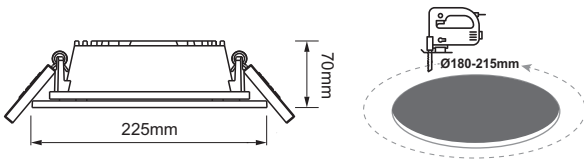

Code:

PARO1930W590

LED COB RECESSED LUMINAIRE

5 YEARS
GUARANTEE

Application

- Suitable for indoor application

Technical Data

Housing Material	Die-casting Aluminum
Optic Material	Plastic
Color	White
Input Voltage	230V AC
Input Frequency	50~60Hz
Total Wattage	19W
LED Type	COB LM80
Lifespan	50.000 hours
Protection Class	CLASS II
Ingress Protection	IP20
Operation Temperature	-10~+50°C
LED Driver	Outer TRIDONIC
Dimming	No
Replaceable LED / Driver	No / Yes

Photometrical Data

Color Temperature	3000K
Lumen	2110Lm
Light Beam Spread	90° Symmetrical
Color Rendering Index (Ra)	≥90

Energy Data

Energy Efficiency Label	E
Energy Consumption	19.0 kWh/1000h

The technical data of the product may differ from the listed +/- 10%