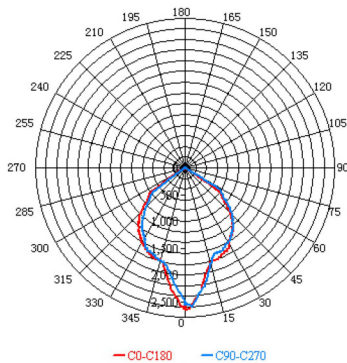

## LED COB RECESSED LUMINAIRE

Code:  
**PARO3430W590**

**5** YEARS  
GUARANTEE

### Technical Data

Housing Material	<b>Die-casting Aluminum</b>
Optic Material	<b>Plastic</b>
Color	<b>White</b>
Input Voltage	<b>230V AC</b>
Input Frequency	<b>50~60Hz</b>
Total Wattage	<b>34W</b>
LED Type	<b>COB OSRAM</b>
Lifespan	<b>50.000 hours</b>
Protection Class	<b>CLASS II</b> 
Ingress Protection	<b>IP20</b>
Operation Temperature	<b>-10~+50°C</b>
LED Driver	<b>Outer TRIDONIC</b>
Dimming	<b>No</b>
Replaceable LED / Driver	<b>No / Yes</b>

### Photometrical Data

Color Temperature	<b>3000K</b>
Lumen	<b>3730lm</b>
Light Beam Spread	<b>90° Symmetrical</b>
Color Rendering Index (Ra)	<b>≥90</b>