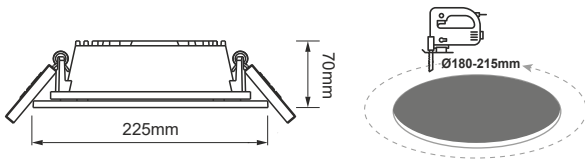

## LED COB RECESSED LUMINAIRE

Code:  
**PARO3430W590**

**5** YEARS  
GUARANTEE

### Technical Data

Housing Material	<b>Die-casting Aluminum</b>
Optic Material	<b>Plastic</b>
Color	<b>White</b>
Input Voltage	<b>230V AC</b>
Input Frequency	<b>50~60Hz</b>
Total Wattage	<b>34W</b>
LED Type	<b>COB OSRAM</b>
Lifespan	<b>50.000 hours</b>
Protection Class	<b>CLASS II</b> 
Ingress Protection	<b>IP20</b>
Operation Temperature	<b>-10~+50°C</b>
LED Driver	<b>Outer TRIDONIC</b>
Dimming	<b>No</b>
Replaceable LED / Driver	<b>No / Yes</b>