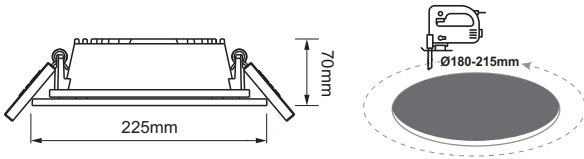

LED COB RECESSED LUMINAIRE

Code:
PARO3440W5

5 YEARS
GUARANTEE

Application

- Suitable for indoor application

Technical Data

Housing Material	Die-casting Aluminum
Optic Material	Plastic
Color	White
Input Voltage	230V AC
Input Frequency	50~60Hz
Total Wattage	34W
LED Type	COB TRIDONIC (LM80)
Lifespan	50.000 hours
Protection Class	CLASS II
Ingress Protection	IP20
Operation Temperature	-10°~+50°C
LED Driver	Outer TRIDONIC
Dimming	No
Replaceable LED / Driver	No / Yes

Photometrical Data

Color Temperature	4000K
Lumen	4500Lm
Light Beam Spread	90° Symmetrical
Color Rendering Index (Ra)	≥80

Energy Data

Energy Efficiency Label	C
Energy Consumption	34.0 kWh/1000h

The technical data of the product may differ from the listed +/- 10%