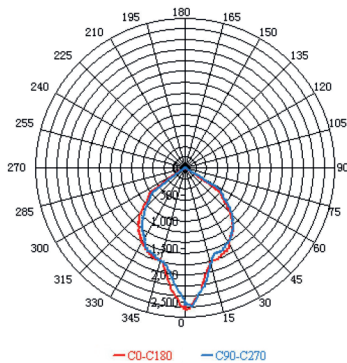

LED COB RECESSED LUMINAIRE

Code:
PARO3440W5

5 YEARS
GUARANTEE

Application

- Suitable for indoor application

Technical Data

Housing Material	Die-casting Aluminum
Optic Material	Plastic
Color	White
Input Voltage	230V AC
Input Frequency	50~60Hz
Total Wattage	34W
LED Type	COB TRIDONIC (LM80)
Lifespan	50.000 hours
Protection Class	CLASS II
Ingress Protection	IP20
Operation Temperature	-10°~+50°C
LED Driver	Outer TRIDONIC
Dimming	No
Replaceable LED / Driver	No / Yes

Photometrical Data

Color Temperature	4000K
Lumen	4500Lm
Light Beam Spread	90° Symmetrical
Color Rendering Index (Ra)	≥80

Energy Data

Energy Efficiency Label	C
Energy Consumption	34.0 kWh/1000h

The technical data of the product may differ from the listed +/- 10%