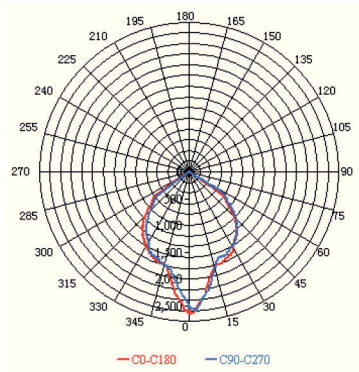

LED COB RECESSED LUMINAIRE

Code:
PARO3465W5

5 YEARS
GUARANTEE

Application

- Suitable for indoor application

Technical Data

Housing Material	Die-casting Aluminum
Optic Material	Plastic
Color	White
Input Voltage	230V AC
Input Frequency	50~60Hz
Total Wattage	34W
LED Type	COB OSRAM
Lifespan	50.000 hours
Protection Class	CLASS II
Ingress Protection	IP20
Operation Temperature	-10~+50°C
LED Driver	Outer TRIDONIC
Dimming	No
Replaceable LED / Driver	No / Yes

Photometrical Data

Color Temperature	4000K
Lumen	4290Lm
Light Beam Spread	90° Symmetrical
Color Rendering Index (Ra)	≥80

Energy Data

Energy Efficiency Label	E
Energy Consumption	34.0 kWh/1000h

The technical data of the product may differ from the listed +/- 10%