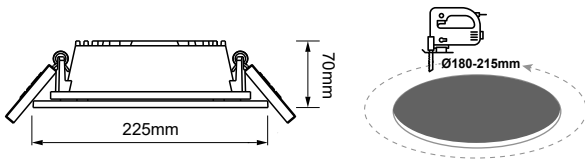

LED COB RECESSED LUMINAIRE

Code:
PARO3465W5

5 YEARS
GUARANTEE

Application

- Suitable for indoor application

Technical Data

Housing Material	Die-casting Aluminum
Optic Material	Plastic
Color	White
Input Voltage	230V AC
Input Frequency	50~60Hz
Total Wattage	34W
LED Type	COB OSRAM
Lifespan	50.000 hours
Protection Class	CLASS II
Ingress Protection	IP20
Operation Temperature	-10~+50°C
LED Driver	Outer TRIDONIC
Dimming	No
Replaceable LED / Driver	No / Yes

Photometrical Data

Color Temperature	4000K
Lumen	4290Lm
Light Beam Spread	90° Symmetrical
Color Rendering Index (Ra)	≥80

Energy Data

Energy Efficiency Label	E
Energy Consumption	34.0 kWh/1000h

The technical data of the product may differ from the listed +/- 10%