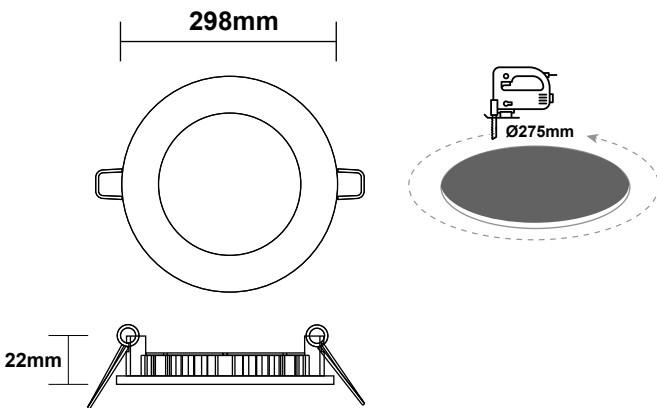

LED RECESSED ROUND LUMINAIRE

3 YEARS
GUARANTEE

Application

This luminaire is suitable for indoor installation

Technical Data

Housing Material	Aluminum
Optic Material	Opal plastic
Color	White
Input Voltage	230V AC
Input Frequency	50~60Hz
Total Wattage	23W
LED Type	SMD
Lifespan	30.000 hours
Protection Class	CLASS II 
Ingress Protection	IP20
Power Factor	>0.50
LED Driver	Yes
Dimming	No
Replaceable LED / Driver	No / Yes

Photometrical Data

Color Temperature	3000K
Lumen	2050Lm
Light Beam Spread	120°
Color Rendering Index (Ra)	≥80

Energy Data

Energy Efficiency Label	F
Energy Consumption	23.0 kWh/1000h

The technical data of the product may differ from the listed +/- 10%