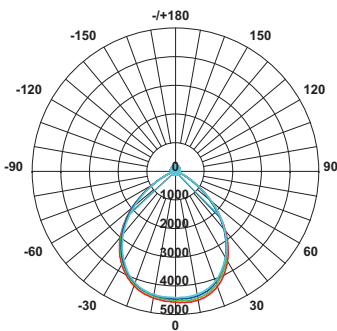

LED RECESSED CANOPY LUMINAIRE

5 YEARS
GUARANTEE

Application

- Suitable for outdoor application
- Suggested for gas station lighting

Technical Data

Housing Material	Aluminum+Steel
Optic Material	Polycarbonate
Color	White
Input Voltage	230V AC
Input Frequency	50~60Hz
Total Wattage	120W
LED Type	BRIDGELUX SMD (LM80)
Lifespan	50.000 hours
Protection Class	CLASS I
Ingress Protection	IP66
Mechanical Impact Degree	IK08
Surge Protection	4kV
Total Harmonic Distortion (THD)	<20%
Power Factor	≥0.95
Operation Temperature	-20~+45°C
LED Driver	Built-in
Replaceable LED / Driver	No / No
Power Supply Cable	2*1.00mm² (200mm)

Photometrical Data

Color Temperature	6000K
Lumen	13800Lm
Light Beam Spread	90° Symmetrical
Color Rendering Index (Ra)	≥80

Energy Data

Energy Efficiency Label	D
Energy Consumption	120.0 kWh/1000h

The technical data of the product may differ from the listed +/- 10%