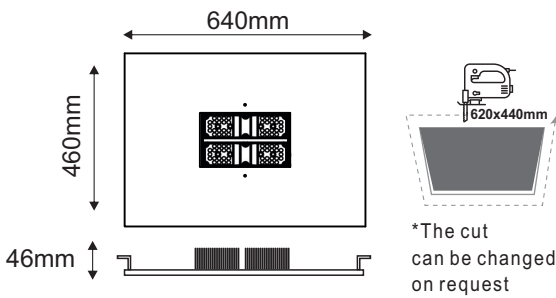

LED RECESSED CANOPY LUMINAIRE

5 YEARS
GUARANTEE

Application

- Suitable for outdoor application
- Suggested for gas station lighting

Technical Data

Housing Material	Aluminum+Steel
Optic Material	Polycarbonate
Color	White
Input Voltage	230V AC
Input Frequency	50~60Hz
Total Wattage	120W
LED Type	BRIDGELUX SMD (LM80)
Lifespan	50.000 hours
Protection Class	CLASS I
Ingress Protection	IP66
Mechanical Impact Degree	IK08
Surge Protection	4kV
Total Harmonic Distortion (THD)	<20%
Power Factor	≥0.95
Operation Temperature	-20~+45°C
LED Driver	Built-in
Replaceable LED / Driver	No / No
Power Supply Cable	2*1.00mm² (200mm)

Photometrical Data

Color Temperature	6000K
Lumen	13800Lm
Light Beam Spread	90° Symmetrical
Color Rendering Index (Ra)	≥80

Energy Data

Energy Efficiency Label	D
Energy Consumption	120.0 kWh/1000h

The technical data of the product may differ from the listed +/- 10%