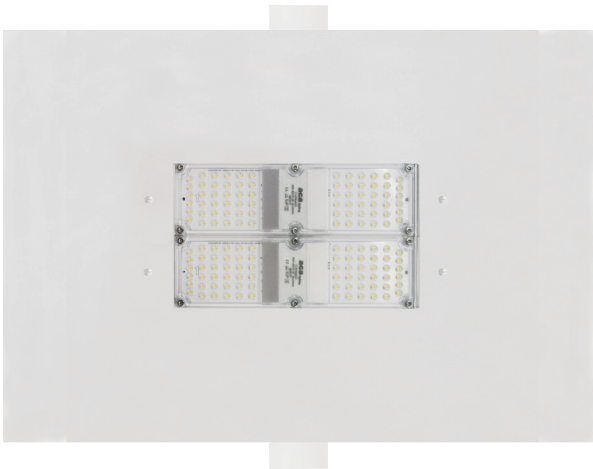

LED RECESSED CANOPY LUMINAIRE

5 YEARS
GUARANTEE

Application

- Suitable for outdoor application
- Suggested for gas station lighting

Technical Data

Housing Material	Aluminum+Steel
Optic Material	Polycarbonate
Color	White
Input Voltage	230V AC
Input Frequency	50~60Hz
Total Wattage	120W
LED Type	BRIDGELUX SMD (LM80)
Lifespan	50.000 hours
Protection Class	CLASS I
Ingress Protection	IP66
Mechanical Impact Degree	IK08
Surge Protection	4kV
Total Harmonic Distortion (THD)	<20%
Power Factor	≥0.95
Operation Temperature	-20~+45°C
LED Driver	Built-in
Replaceable LED / Driver	No / No
Power Supply Cable	2*1.00mm² (200mm)

Photometrical Data

Color Temperature	6000K
Lumen	13800Lm
Light Beam Spread	90° Symmetrical
Color Rendering Index (Ra)	≥80

Energy Data

Energy Efficiency Label	D
Energy Consumption	120.0 kWh/1000h

The technical data of the product may differ from the listed +/- 10%