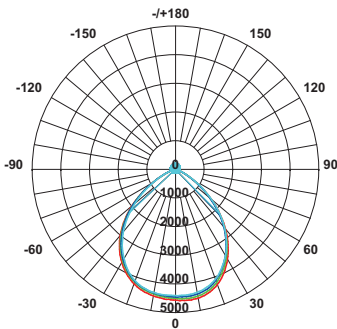

**LED RECESSED CANOPY LUMINAIRE**

**5 YEARS**  
GUARANTEE

**Application**

- Suitable for outdoor application
- Suggested for gas station lighting

**Technical Data**

Housing Material	<b>Aluminum+Steel</b>
Optic Material	<b>Polycarbonate</b>
Color	<b>White</b>
Input Voltage	<b>230V AC</b>
Input Frequency	<b>50~60Hz</b>
Total Wattage	<b>120W</b>
LED Type	<b>BRIDGELUX SMD (LM80)</b>
Lifespan	<b>50.000 hours</b>
Protection Class	<b>CLASS I</b>
Ingress Protection	<b>IP66</b>
Mechanical Impact Degree	<b>IK08</b>
Surge Protection	<b>4kV</b>
Total Harmonic Distortion (THD)	<b>&lt;20%</b>
Power Factor	<b>≥0.95</b>
Operation Temperature	<b>-20~+45°C</b>
LED Driver	<b>Built-in</b>
Replaceable LED / Driver	<b>No / No</b>
Power Supply Cable	<b>2*1.00mm<sup>2</sup> (200mm)</b>

**Photometrical Data**

Color Temperature	<b>6000K</b>
Lumen	<b>13800Lm</b>
Light Beam Spread	<b>90° Symmetrical</b>
Color Rendering Index (Ra)	<b>≥80</b>

**Energy Data**

Energy Efficiency Label	<b>D</b>
Energy Consumption	<b>120.0 kWh/1000h</b>