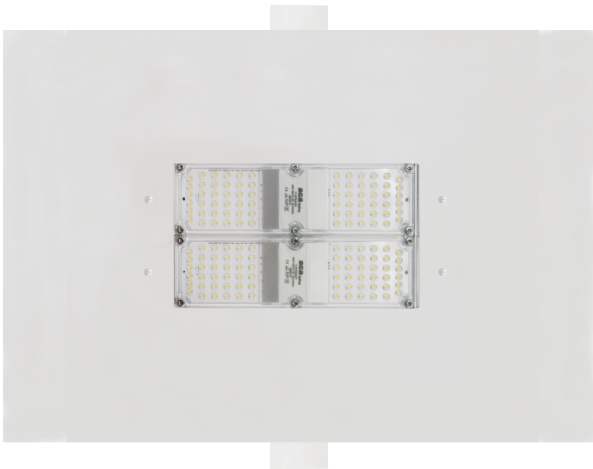

**LED RECESSED CANOPY LUMINAIRE**

**5 YEARS**  
GUARANTEE

**Application**

- Suitable for outdoor application
- Suggested for gas station lighting

**Technical Data**

Housing Material	<b>Aluminum+Steel</b>
Optic Material	<b>Polycarbonate</b>
Color	<b>White</b>
Input Voltage	<b>230V AC</b>
Input Frequency	<b>50~60Hz</b>
Total Wattage	<b>120W</b>
LED Type	<b>BRIDGELUX SMD (LM80)</b>
Lifespan	<b>50.000 hours</b>
Protection Class	<b>CLASS I</b>
Ingress Protection	<b>IP66</b>
Mechanical Impact Degree	<b>IK08</b>
Surge Protection	<b>4kV</b>
Total Harmonic Distortion (THD)	<b>&lt;20%</b>
Power Factor	<b>≥0.95</b>
Operation Temperature	<b>-20~+45°C</b>
LED Driver	<b>Built-in</b>
Replaceable LED / Driver	<b>No / No</b>
Power Supply Cable	<b>2*1.00mm<sup>2</sup> (200mm)</b>

**Photometrical Data**

Color Temperature	<b>6000K</b>
Lumen	<b>13800Lm</b>
Light Beam Spread	<b>90° Symmetrical</b>
Color Rendering Index (Ra)	<b>≥80</b>

**Energy Data**

Energy Efficiency Label	<b>D</b>
Energy Consumption	<b>120.0 kWh/1000h</b>