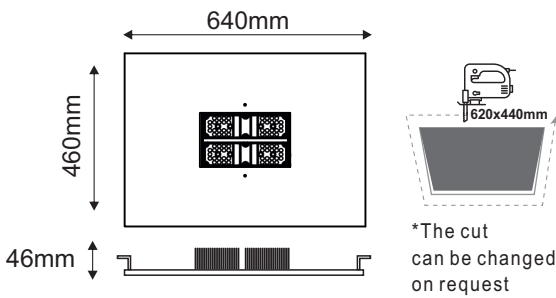

**LED RECESSED CANOPY LUMINAIRE**

**5 YEARS**  
GUARANTEE

**Application**

- Suitable for outdoor application
- Suggested for gas station lighting

**Technical Data**

Housing Material	<b>Aluminum+Steel</b>
Optic Material	<b>Polycarbonate</b>
Color	<b>White</b>
Input Voltage	<b>230V AC</b>
Input Frequency	<b>50~60Hz</b>
Total Wattage	<b>120W</b>
LED Type	<b>BRIDGELUX SMD (LM80)</b>
Lifespan	<b>50.000 hours</b>
Protection Class	<b>CLASS I</b>
Ingress Protection	<b>IP66</b>
Mechanical Impact Degree	<b>IK08</b>
Surge Protection	<b>4kV</b>
Total Harmonic Distortion (THD)	<b>&lt;20%</b>
Power Factor	<b>≥0.95</b>
Operation Temperature	<b>-20~+45°C</b>
LED Driver	<b>Built-in</b>
Replaceable LED / Driver	<b>No / No</b>
Power Supply Cable	<b>2*1.00mm<sup>2</sup> (200mm)</b>

**Photometrical Data**

Color Temperature	<b>6000K</b>
Lumen	<b>13800Lm</b>
Light Beam Spread	<b>90° Symmetrical</b>
Color Rendering Index (Ra)	<b>≥80</b>

**Energy Data**

Energy Efficiency Label	<b>D</b>
Energy Consumption	<b>120.0 kWh/1000h</b>

The technical data of the product may differ from the listed +/- 10%