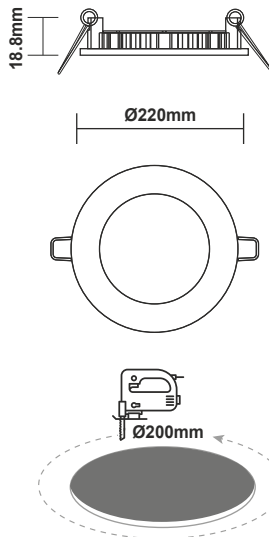

LED RECESSED ROUND LUMINAIRE

Code:
PLATO1840RW

3 YEARS
GUARANTEE

Application

- This luminaire is suitable for indoor installation
- It is suggested for general home & store lighting

Technical Data

Housing Material	Aluminum
Optic Material	Opal plastic
Color	White
Input Voltage	230V AC
Input Frequency	50~60Hz
Total Wattage	18W
LED Type	SMD (LM80)
Lifespan	30.000 hours
Protection Class	CLASS II 
Ingress Protection	IP20
LED Driver	Yes (External)
Dimming	No
Replaceable LED / Driver	No / Yes
Power Cable + Driver	2*0.50mm ² (300mm)

Photometrical Data

Color Temperature	4000K
Lumen	1730Lm
Light Beam Spread	120°
Color Rendering Index (Ra)	≥80

Energy Data

Energy Efficiency Label	F
Energy Consumption	18.0 kWh/1000h

The technical data of the product may differ from the listed +/- 10%