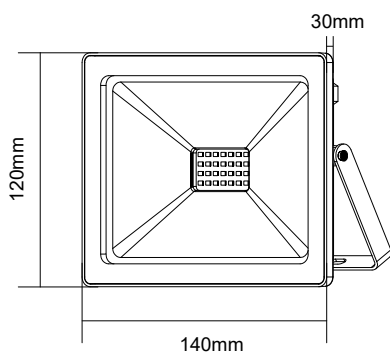

LED FLOOD LUMINAIRE

2 YEARS
GUARANTEE

Application

- Suitable for outdoor installation
- Suggested for general lighting applications

Technical Data

Housing Material	Die-casting Aluminum
Optic Material	Glass
Color	Black
Input Voltage	230V AC
Input Frequency	50~60Hz
Total Wattage	50W
LED Type	SMD (LM80)
Lifespan	30.000 hours
Protection Class	CLASS I
Ingress Protection	IP66
Mechanical Impact Degree	IK09
Ambient Temperature Range	-20° ~ +50°
Driver	Built-in
Dimming	No
Replaceable LED / Driver	No / No
Power Supply Cable	3*0.75mm ² (400mm)

Photometrical Data

Color Temperature	6000K
Lumen	4500Lm
Light Beam Spread	110° Symmetrical
Color Rendering Index (Ra)	≥80

Energy Data

Energy Efficiency Label	F
Energy Consumption	50.0 kWh/1000h

The technical data of the product may differ from the listed +/- 10%