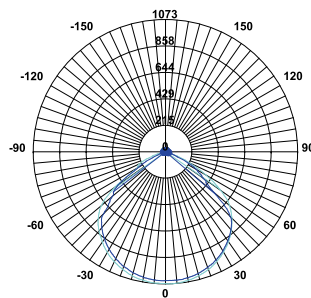

LED FLOOD LUMINAIRE

2 YEARS
GUARANTEE

Application

- Suitable for outdoor installation
- Suggested for general lighting applications

Technical Data

Housing Material	Die-casting Aluminum
Optic Material	Glass
Color	Black
Input Voltage	230V AC
Input Frequency	50~60Hz
Total Wattage	50W
LED Type	SMD (LM80)
Lifespan	30.000 hours
Protection Class	CLASS I
Ingress Protection	IP66
Mechanical Impact Degree	IK09
Ambient Temperature Range	-20° ~ +50°
Driver	Built-in
Dimming	No
Replaceable LED / Driver	No / No
Power Supply Cable	3*0.75mm ² (400mm)

Photometrical Data

Color Temperature	6000K
Lumen	4500Lm
Light Beam Spread	110° Symmetrical
Color Rendering Index (Ra)	≥80

Energy Data

Energy Efficiency Label	F
Energy Consumption	50.0 kWh/1000h

The technical data of the product may differ from the listed +/- 10%