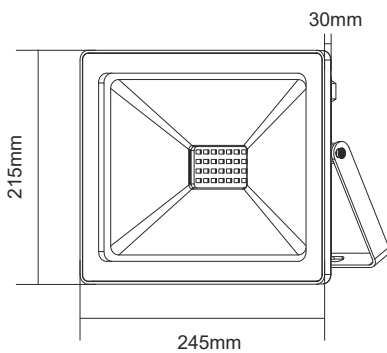

LED FLOOD LUMINAIRE

2 YEARS
GUARANTEE

Application

- Suitable for outdoor installation
- Suggested for general lighting applications

Technical Data

Housing Material	Die-casting Aluminum
Optic Material	Glass
Color	Black
Input Voltage	230V AC
Input Frequency	50~60Hz
Total Wattage	100W
LED Type	SMD (LM80)
Lifespan	30.000 hours
Protection Class	CLASS I
Ingress Protection	IP66
Mechanical Impact Degree	IK09
Ambient Temperature Range	-20° ~ +50°
Driver	Built-in
Dimming	No
Replaceable LED / Driver	No / No
Power Supply Cable	3*0.75mm² (400mm)

Photometrical Data

Color Temperature	4000K
Lumen	8600Lm
Light Beam Spread	110° Symmetrical
Color Rendering Index (Ra)	≥80

Energy Data

Energy Efficiency Label	F
Energy Consumption	100.0 kWh/1000h

The technical data of the product may differ from the listed +/- 10%