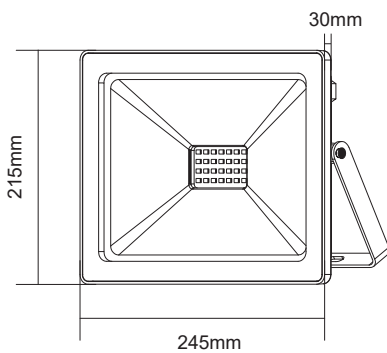

Technical Data

Housing Material	Die-casting Aluminum
Optic Material	Glass
Color	Black
Input Voltage	230V AC
Input Frequency	50~60Hz
Total Wattage	100W
LED Type	SMD (LM80)
Lifespan	30.000 hours
Protection Class	CLASS I
Ingress Protection	IP66
Mechanical Impact Degree	IK09
Ambient Temperature Range	-20° ~ +50°
Driver	Built-in
Dimming	No
Replaceable LED / Driver	No / No
Power Supply Cable	3*0.75mm² (400mm)