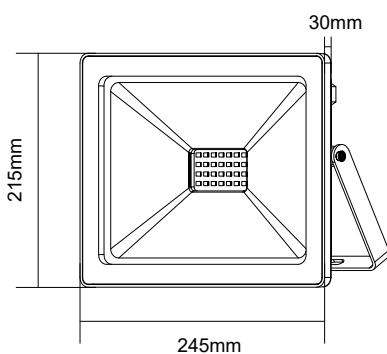

LED FLOOD LUMINAIRE

2 YEARS
GUARANTEE

Application

- Suitable for outdoor installation
- Suggested for general lighting applications

Technical Data

Housing Material	Die-casting Aluminum
Optic Material	Glass
Color	Black
Input Voltage	230V AC
Input Frequency	50~60Hz
Total Wattage	100W
LED Type	SMD (LM80)
Lifespan	30.000 hours
Protection Class	CLASS I 
Ingress Protection	IP66
Mechanical Impact Degree	IK09
Ambient Temperature Range	-20° ~ +50°
Driver	Built-in
Dimming	No
Replaceable LED / Driver	No / No
Power Supply Cable	3*0.75mm² (400mm)

Photometrical Data

Color Temperature	6000K
Lumen	9000Lm
Light Beam Spread	110° Symmetrical
Color Rendering Index (Ra)	≥80

Energy Data

Energy Efficiency Label	F
Energy Consumption	100.0 kWh/1000h

The technical data of the product may differ from the listed +/- 10%