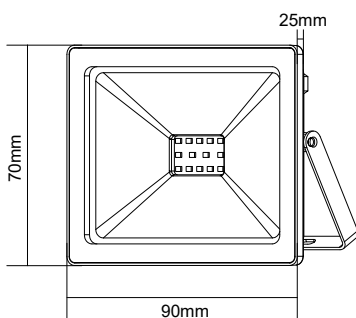

### Technical Data

Housing Material	Die-casting Aluminum
Optic Material	Glass
Color	Black
Input Voltage	230V AC
Input Frequency	50~60Hz
Total Wattage	10W
LED Type	SMD (LM80)
Lifespan	30.000 hours
Protection Class	CLASS I
Ingress Protection	IP66
Mechanical Impact Degree	IK09
Ambient Temperature Range	-20° ~ +50°
Driver	Built-in
Dimming	No
Replaceable LED / Driver	No / No
Power Supply Cable	3*0.75mm <sup>2</sup> (400mm)