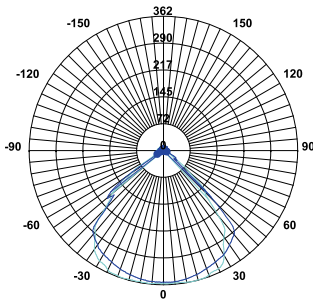

### Technical Data

Housing Material	Die-casting Aluminum
Optic Material	Glass
Color	Black
Input Voltage	230V AC
Input Frequency	50~60Hz
Total Wattage	10W
LED Type	SMD (LM80)
Lifespan	30.000 hours
Protection Class	CLASS I
Ingress Protection	IP66
Mechanical Impact Degree	IK09
Ambient Temperature Range	-20° ~ +50°
Driver	Built-in
Dimming	No
Replaceable LED / Driver	No / No
Power Supply Cable	3*0.75mm <sup>2</sup> (400mm)

### Photometrical Data

Color Temperature	6000K
Lumen	880Lm
Light Beam Spread	110° Symmetrical
Color Rendering Index (Ra)	≥80