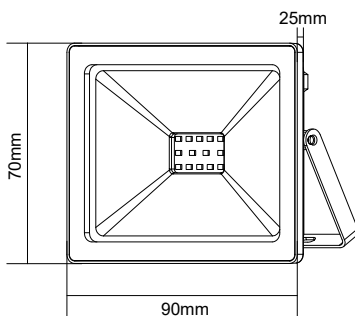

Technical Data

Housing Material	Die-casting Aluminum
Optic Material	Glass
Color	Black
Input Voltage	230V AC
Input Frequency	50~60Hz
Total Wattage	10W
LED Type	SMD (LM80)
Lifespan	30.000 hours
Protection Class	CLASS I
Ingress Protection	IP66
Mechanical Impact Degree	IK09
Ambient Temperature Range	-20° ~ +50°
Driver	Built-in
Dimming	No
Replaceable LED / Driver	No / No
Power Supply Cable	3*0.75mm ² (400mm)