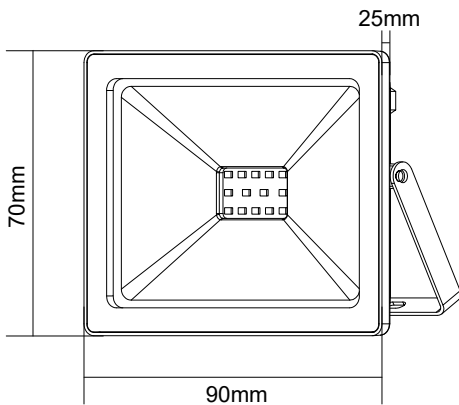

### Technical Data

Housing Material	Die-casting Aluminum
Optic Material	Glass
Color	Black
Input Voltage	230V AC
Input Frequency	50~60Hz
Total Wattage	10W
LED Type	SMD (LM80)
Lifespan	30.000 hours
Protection Class	CLASS I 
Ingress Protection	IP66
Mechanical Impact Degree	IK09
Ambient Temperature Range	-20° ~ +50°
Driver	Built-in
Dimming	No
Replaceable LED / Driver	No / No
Power Supply Cable	3*0.75mm <sup>2</sup> (400mm)