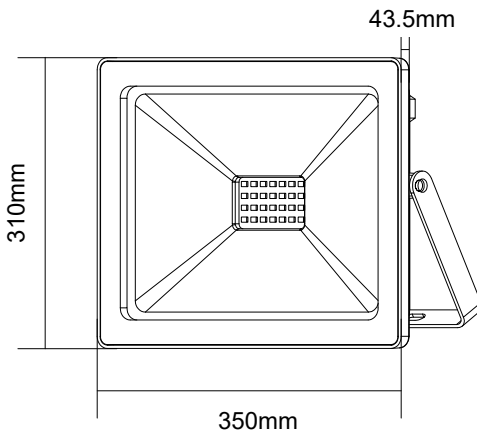

**LED FLOOD LUMINAIRE**

**2** YEARS  
GUARANTEE

**Application**

- Suitable for outdoor installation
- Suggested for general lighting applications

**Technical Data**

Housing Material	Die-casting Aluminum
Optic Material	Glass
Color	Black
Input Voltage	230V AC
Input Frequency	50~60Hz
Total Wattage	150W
LED Type	SMD (LM80)
Lifespan	30.000 hours
Protection Class	CLASS I
Ingress Protection	IP66
Mechanical Impact Degree	IK09
Ambient Temperature Range	-20° ~ +50°
Driver	Built-in
Dimming	No
Replaceable LED / Driver	No / No
Power Supply Cable	3*0.75mm <sup>2</sup> (400mm)

**Photometrical Data**

Color Temperature	6000K
Lumen	13200Lm
Light Beam Spread	110° Symmetrical
Color Rendering Index (Ra)	≥80

**Energy Data**

Energy Efficiency Label	F
Energy Consumption	150.0 kWh/1000h