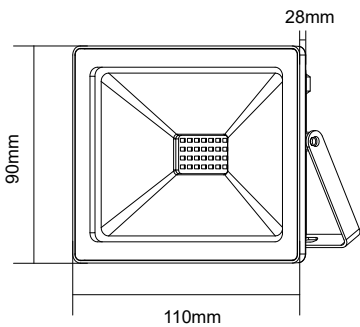

## Technical Data

Housing Material	Die-casting Aluminum
Optic Material	Glass
Color	Black
Input Voltage	230V AC
Input Frequency	50~60Hz
Total Wattage	20W
LED Type	SMD (LM80)
Lifespan	30.000 hours
Protection Class	CLASS I
Ingress Protection	IP66
Mechanical Impact Degree	IK09
Ambient Temperature Range	-20° ~ +50°
Driver	Built-in
Dimming	No
Replaceable LED / Driver	No / No
Power Supply Cable	3*0.75mm <sup>2</sup> (400mm)