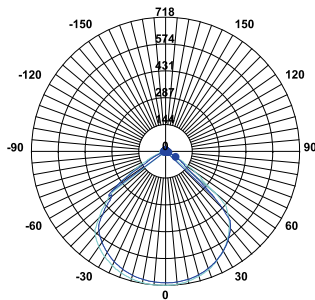

## Technical Data

Housing Material	Die-casting Aluminum
Optic Material	Glass
Color	Black
Input Voltage	230V AC
Input Frequency	50~60Hz
Total Wattage	20W
LED Type	SMD (LM80)
Lifespan	30.000 hours
Protection Class	CLASS I
Ingress Protection	IP66
Mechanical Impact Degree	IK09
Ambient Temperature Range	-20° ~ +50°
Driver	Built-in
Dimming	No
Replaceable LED / Driver	No / No
Power Supply Cable	3*0.75mm <sup>2</sup> (400mm)

## Photometrical Data

Color Temperature	6000K
Lumen	1760Lm
Light Beam Spread	110° Symmetrical
Color Rendering Index (Ra)	≥80