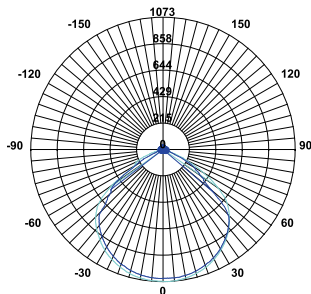

LED FLOOD LUMINAIRE

2 YEARS
GUARANTEE

Application

- Suitable for outdoor installation
- Suggested for general lighting applications

Technical Data

Housing Material	Die-casting Aluminum
Optic Material	Glass
Color	Black
Input Voltage	230V AC
Input Frequency	50~60Hz
Total Wattage	30W
LED Type	SMD (LM80)
Lifespan	30.000 hours
Protection Class	CLASS I
Ingress Protection	IP66
Mechanical Impact Degree	IK09
Ambient Temperature Range	-20° ~ +50°
Driver	Built-in
Dimming	No
Replaceable LED / Driver	No / No
Power Supply Cable	3*0.75mm ² (400mm)

Photometrical Data

Color Temperature	3000K
Lumen	2400Lm
Light Beam Spread	110° Symmetrical
Color Rendering Index (Ra)	≥80

Energy Data

Energy Efficiency Label	F
Energy Consumption	30.0 kWh/1000h

The technical data of the product may differ from the listed +/- 10%