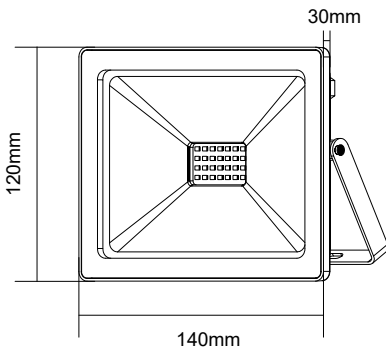

LED FLOOD LUMINAIRE

2 YEARS
GUARANTEE

Application

- Suitable for outdoor installation
- Suggested for general lighting applications

Technical Data

Housing Material	Die-casting Aluminum
Optic Material	Glass
Color	Black
Input Voltage	230V AC
Input Frequency	50~60Hz
Total Wattage	30W
LED Type	SMD (LM80)
Lifespan	30.000 hours
Protection Class	CLASS I
Ingress Protection	IP66
Mechanical Impact Degree	IK09
Ambient Temperature Range	-20° ~ +50°
Driver	Built-in
Dimming	No
Replaceable LED / Driver	No / No
Power Supply Cable	3*0.75mm ² (400mm)

Photometrical Data

Color Temperature	3000K
Lumen	2400Lm
Light Beam Spread	110° Symmetrical
Color Rendering Index (Ra)	≥80

Energy Data

Energy Efficiency Label	F
Energy Consumption	30.0 kWh/1000h

The technical data of the product may differ from the listed +/- 10%