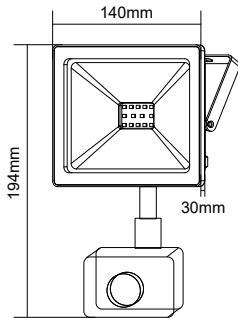

LED FLOOD LUMINAIRE WITH MOTION SENSOR

2 YEARS
GUARANTEE

6m / 180°

Application

- Suitable for outdoor installation
- Suggested for general lighting applications

Height	AVR 8	CENTER 8	Diameter
1.50m	184.971x	475.771x	372.80cm
2.00m	104.051x	287.621x	497.06cm
4.00m	26.011x	66.901x	994.13cm
4.50m	20.551x	52.061x	1110.39cm
6.00m	11.561x	39.741x	1491.19cm

Technical Data

Housing Material	Die-casting Aluminum
Optic Material	Glass
Color	Black
Input Voltage	230V AC
Input Frequency	50~60Hz
Total Wattage	30W
LED Type	SMD (LM80)
Lifespan	30.000 hours
Protection Class	CLASS I
Ingress Protection	IP66
Mechanical Impact Degree	IK09
Ambient Temperature Range	-20° ~ +50°
Driver	Built-in
Dimming	No
Replaceable LED / Driver	No / No
Power Supply Cable	3*0.75mm ² (400mm)

Photometrical Data

Color Temperature	4000K
Lumen	2550Lm
Light Beam Spread	110° Symmetrical
Color Rendering Index (Ra)	≥80

Energy Data

Energy Efficiency Label	F
Energy Consumption	30.0 kWh/1000h

The technical data of the product may differ from the listed +/- 10%