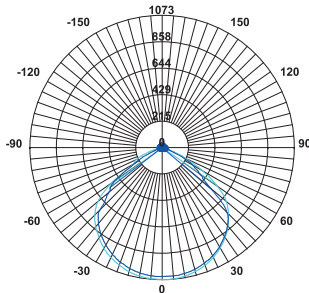

### Technical Data

Housing Material	Die-casting Aluminum
Optic Material	Glass
Color	White
Input Voltage	230V AC
Input Frequency	50~60Hz
Total Wattage	30W
LED Type	SMD (LM80)
Lifespan	30.000 hours
Protection Class	CLASS I 
Ingress Protection	IP66
Mechanical Impact Degree	IK09
Ambient Temperature Range	-20° ~ +50°
Driver	Built-in
Dimming	No
Replaceable LED / Driver	No / No
Power Supply Cable	3*0.75mm <sup>2</sup> (400mm)

### Photometrical Data

Color Temperature	6000K
Lumen	2650Lm
Light Beam Spread	110° Symmetrical
Color Rendering Index (Ra)	≥80