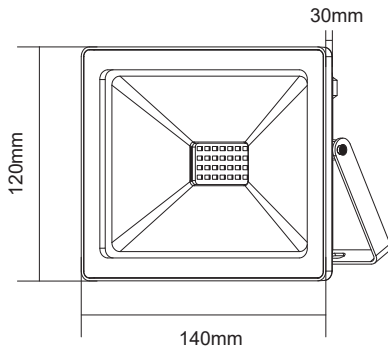

### Technical Data

Housing Material	Die-casting Aluminum
Optic Material	Glass
Color	White
Input Voltage	230V AC
Input Frequency	50~60Hz
Total Wattage	30W
LED Type	SMD (LM80)
Lifespan	30.000 hours
Protection Class	CLASS I 
Ingress Protection	IP66
Mechanical Impact Degree	IK09
Ambient Temperature Range	-20° ~ +50°
Driver	Built-in
Dimming	No
Replaceable LED / Driver	No / No
Power Supply Cable	3*0.75mm <sup>2</sup> (400mm)