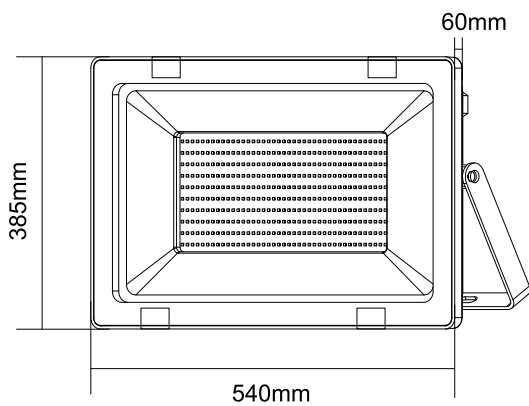

LED FLOOD LUMINAIRE

3 YEARS
GUARANTEE

Application

- Suitable for outdoor installation
- Suggested for general lighting applications

Technical Data

Housing Material	Die-casting Aluminum
Optic Material	Glass
Color	Black
Input Voltage	230V AC
Input Frequency	50~60Hz
Total Wattage	400W
LED Type	SMD (LM80)
Lifespan	30.000 hours
Protection Class	CLASS I
Ingress Protection	IP66
Mechanical Impact Degree	IK09
Ambient Temperature Range	-20° ~ +50°
Driver	Built-in
Dimming	No
Replaceable LED / Driver	No / No
Power Supply Cable	3*0.75mm ² (400mm)

Photometrical Data

Color Temperature	6000K
Lumen	34450Lm
Light Beam Spread	110° Symmetrical
Color Rendering Index (Ra)	≥80

Energy Data

Energy Efficiency Label	F
Energy Consumption	400.0 kWh/1000h

The technical data of the product may differ from the listed +/- 10%