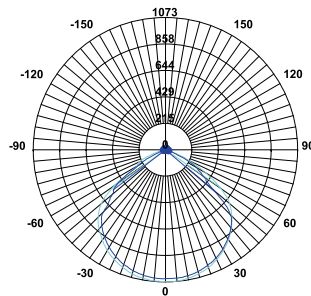

LED FLOOD LUMINAIRE

2 YEARS
GUARANTEE

Application

- Suitable for outdoor installation
- Suggested for general lighting applications

Technical Data

Housing Material	Die-casting Aluminum
Optic Material	Glass
Color	Black
Input Voltage	230V AC
Input Frequency	50~60Hz
Total Wattage	50W
LED Type	SMD (LM80)
Lifespan	30.000 hours
Protection Class	CLASS I 
Ingress Protection	IP66
Mechanical Impact Degree	IK09
Ambient Temperature Range	-20° ~ +50°
Driver	Built-in
Dimming	No
Replaceable LED / Driver	No / No
Power Supply Cable	3*0.75mm ² (400mm)
Photometrical Data	
Color Temperature	6000K
Lumen	4500Lm
Light Beam Spread	110° Symmetrical
Color Rendering Index (Ra)	≥80
Energy Data	
Energy Efficiency Label	F
Energy Consumption	50.0 kWh/1000h

The technical data of the product may differ from the listed +/- 10%