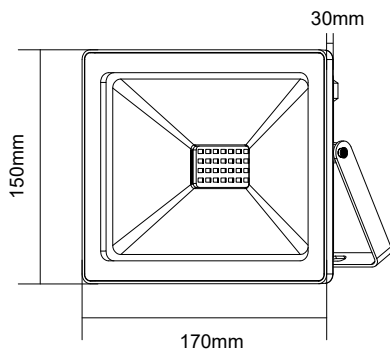

LED FLOOD LUMINAIRE

2 YEARS
GUARANTEE

Application

- Suitable for outdoor installation
- Suggested for general lighting applications

Technical Data

Housing Material	Die-casting Aluminum
Optic Material	Glass
Color	Black
Input Voltage	230V AC
Input Frequency	50~60Hz
Total Wattage	50W
LED Type	SMD (LM80)
Lifespan	30.000 hours
Protection Class	CLASS I 
Ingress Protection	IP66
Mechanical Impact Degree	IK09
Ambient Temperature Range	-20° ~ +50°
Driver	Built-in
Dimming	No
Replaceable LED / Driver	No / No
Power Supply Cable	3*0.75mm ² (400mm)
Photometrical Data	
Color Temperature	6000K
Lumen	4500Lm
Light Beam Spread	110° Symmetrical
Color Rendering Index (Ra)	≥80
Energy Data	
Energy Efficiency Label	F
Energy Consumption	50.0 kWh/1000h