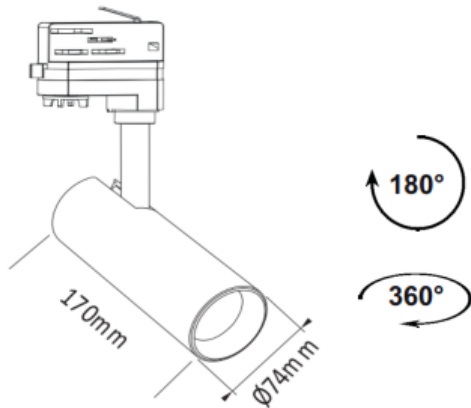

LED TRACK LUMINAIRE

Code:

SOLINE2730B4

2 YEARS
GUARANTEE

Application

- This luminaire is suitable for indoor installation

Technical Data

Housing Material	Aluminum
Optic Material	Polycarbonate
Color	White
Input Voltage	230V AC
Input Frequency	50~60Hz
Total Wattage	27W
LED Type	COB
Lifespan	30.000 hours
Protection Class	CLASS I
Ingress Protection	IP20
LED Driver	Yes (Built-in)
Dimming	No
Replaceable LED / Driver	No / Yes
Power Supply	3-Phase

Photometrical Data

Color Temperature	3000K
Lumen	3120Lm
Light Beam Spread	36°
Color Rendering Index (Ra)	≥80

Energy Data

Energy Efficiency Label	E
Energy Consumption	27.0 kWh/1000h

The technical data of the product may differ from the listed +/- 10%