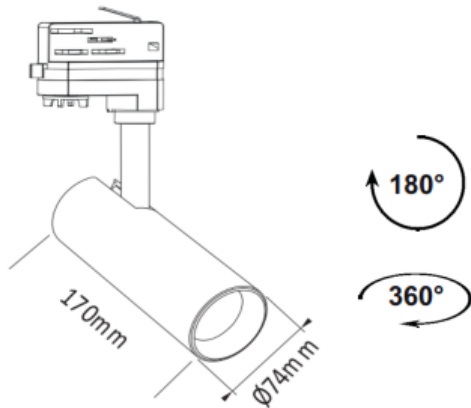

LED TRACK LUMINAIRE

2 YEARS
GUARANTEE

Application

- This luminaire is suitable for indoor installation

Technical Data

Housing Material	Aluminum
Optic Material	Polycarbonate
Color	White
Input Voltage	230V AC
Input Frequency	50~60Hz
Total Wattage	27W
LED Type	COB
Lifespan	30.000 hours
Protection Class	CLASS I
Ingress Protection	IP20
LED Driver	Yes (Built-in)
Dimming	No
Replaceable LED / Driver	No / Yes
Power Supply	3-Phase

Photometrical Data

Color Temperature	3000K
Lumen	3120Lm
Light Beam Spread	36°
Color Rendering Index (Ra)	≥80

Energy Data

Energy Efficiency Label	E
Energy Consumption	27.0 kWh/1000h

The technical data of the product may differ from the listed +/- 10%