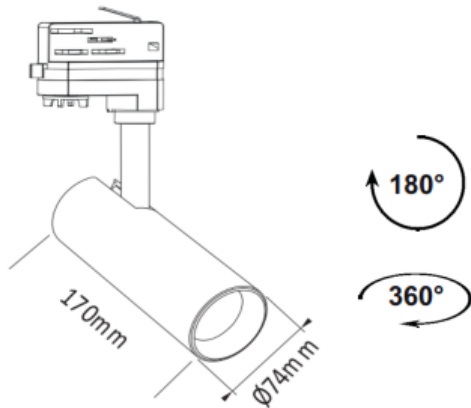

LED TRACK LUMINAIRE

Code:

SOLINE2740B4

2 YEARS
GUARANTEE

Application

- This luminaire is suitable for indoor installation

Technical Data

Housing Material	Aluminum
Optic Material	Polycarbonate
Color	White
Input Voltage	230V AC
Input Frequency	50~60Hz
Total Wattage	27W
LED Type	COB
Lifespan	30.000 hours
Protection Class	CLASS I
Ingress Protection	IP20
LED Driver	Yes (Built-in)
Dimming	No
Replaceable LED / Driver	No / Yes
Power Supply	3-Phase

Photometrical Data

Color Temperature	4000K
Lumen	3150Lm
Light Beam Spread	36°
Color Rendering Index (Ra)	≥80

Energy Data

Energy Efficiency Label	E
Energy Consumption	27.0 kWh/1000h

The technical data of the product may differ from the listed +/- 10%