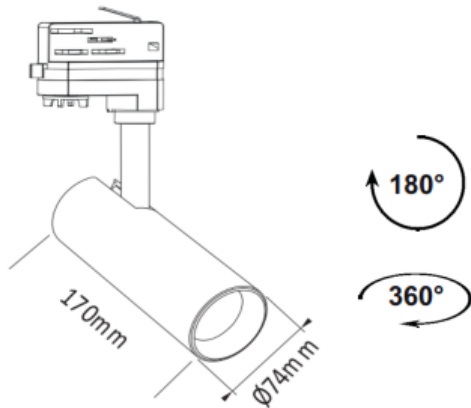

LED TRACK LUMINAIRE

Code:

SOLINE2740W4

2 YEARS  
GUARANTEE

**Application**

- This luminaire is suitable for indoor installation

**Technical Data**

Housing Material	Aluminum
Optic Material	Polycarbonate
Color	White
Input Voltage	230V AC
Input Frequency	50~60Hz
Total Wattage	27W
LED Type	COB
Lifespan	30.000 hours
Protection Class	CLASS I
Ingress Protection	IP20
LED Driver	Yes (Built-in)
Dimming	No
Replaceable LED / Driver	No / Yes
Power Supply	3-Phase

**Photometrical Data**

Color Temperature	4000K
Lumen	3150Lm
Light Beam Spread	36°
Color Rendering Index (Ra)	≥80

**Energy Data**

Energy Efficiency Label	E
Energy Consumption	27.0 kWh/1000h

The technical data of the product may differ from the listed +/- 10%