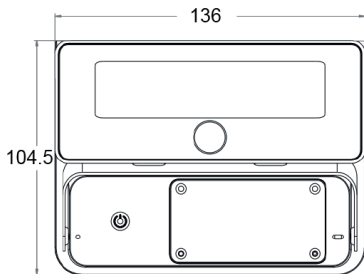

LED SOLAR LUMINAIRES

Code:
STORM840

2 YEARS
GUARANTEE
Luminaire

1 YEARS
GUARANTEE
Battery

Technical Data

Material	ABS + Plastic
Color	Black
Power	8W
LED Chip Type	SMD
Lifetime (Hours)	30.000 hrs
IP- Fluid and Dust Protection Indicator	IP54
Collection	Campo
Operating Temperature	-20°~+50°C
Driver LED	Yes (inside)
Motion Detection Range	6m/120°
Special Function	Motion Sensor

Photometrical Data

Color Temperature (Kelvin)	4000K
Luminous Flux (Lumen)	1000Lm
Beam Angle/ Light Direction	120°
Color Rendering Index (CRI)	Ra=80

Energy Data

Battery characteristics	3.7V/2AhLi-ion
Autonomy	*2-3 days