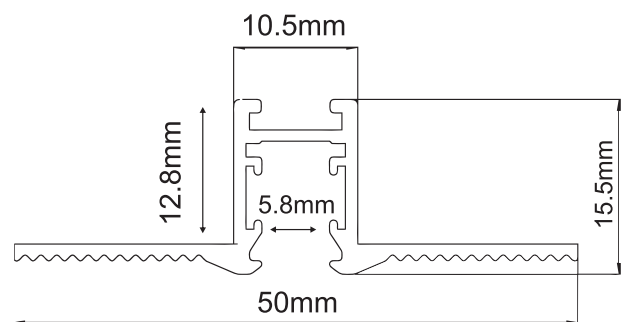

### Technical Data

Housing Material	<b>Aluminum</b>
Length	<b>1 meters</b>
Color	<b>Black</b>
Input Voltage	<b>24V DC</b>

### Info

*All magnetic tracks includes plastic end-caps and diffuser*

The technical data of the product may differ from the listed +/- 10%