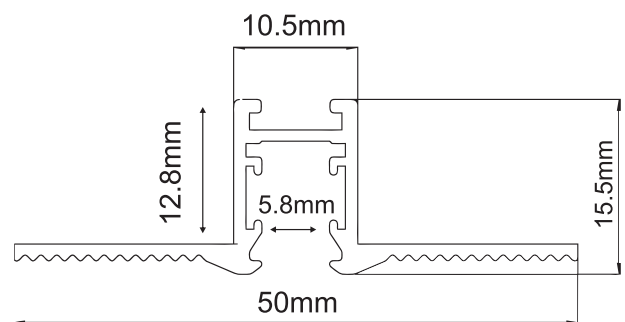

### Technical Data

Housing Material **Aluminum**

Length **2 meters**

Color **Black**

Input Voltage **24V DC**

### Info

*All magnetic tracks includes plastic end-caps and diffuser*

The technical data of the product may differ from the listed +/- 10%