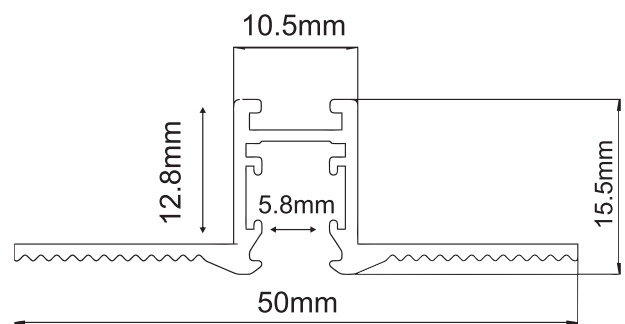

### Technical Data

Housing Material **Aluminum**

Length **3 meters**

Color **Black**

Input Voltage **24V DC**

### Info

*All magnetic tracks includes plastic end-caps and diffuser*

The technical data of the product may differ from the listed +/- 10%