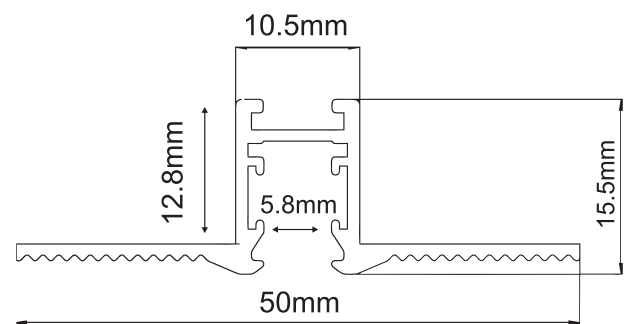

MAGNETIC 90° CONNECTOR TRIMLESS 24V DC

Code:
TMT90B

Technical Data

Housing Material **Aluminum**

Angle **90°**

Color **Black**

Input Voltage **24V DC**

The technical data of the product may differ from the listed +/- 10%