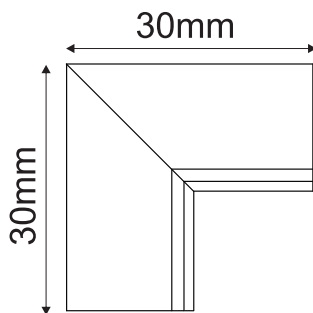

MAGNETIC 90° CONNECTOR TRIMLESS 24V DC

Code:
TMT90B

Technical Data

Housing Material **Aluminum**

Angle **90°**

Color **Black**

Input Voltage **24V DC**

The technical data of the product may differ from the listed +/- 10%