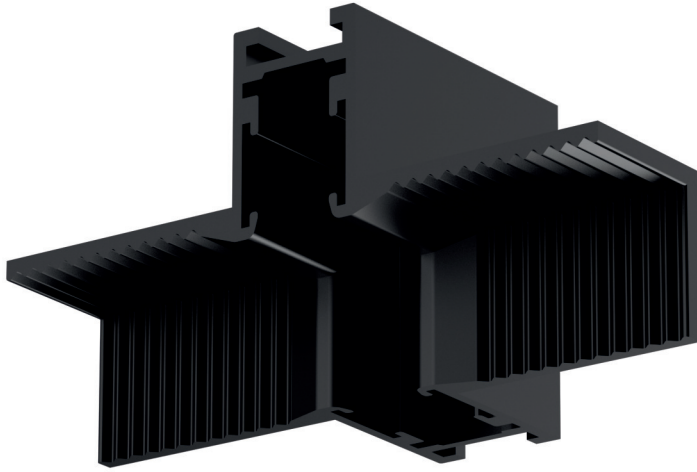

MAGNETIC 90° INNER CONNECTOR TRIMLESS 24V DC

Code:
TMT90INB

Technical Data

Housing Material **Aluminum**

Angle **90°**

Color **Black**

Input Voltage **24V DC**

The technical data of the product may differ from the listed +/- 10%