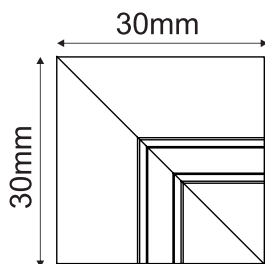

MAGNETIC 90° INNER CONNECTOR TRIMLESS 24V DC

Code:
TMT90INB

Technical Data

Housing Material **Aluminum**

Angle **90°**

Color **Black**

Input Voltage **24V DC**

The technical data of the product may differ from the listed +/- 10%