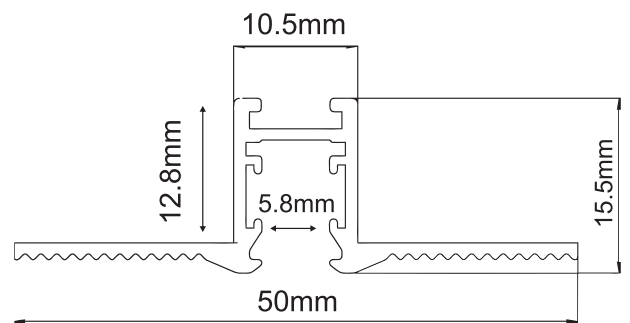

MAGNETIC 90° INNER CONNECTOR TRIMLESS 24V DC

Code:
TMT90INB

Technical Data

Housing Material **Aluminum**

Angle **90°**

Color **Black**

Input Voltage **24V DC**

The technical data of the product may differ from the listed +/- 10%