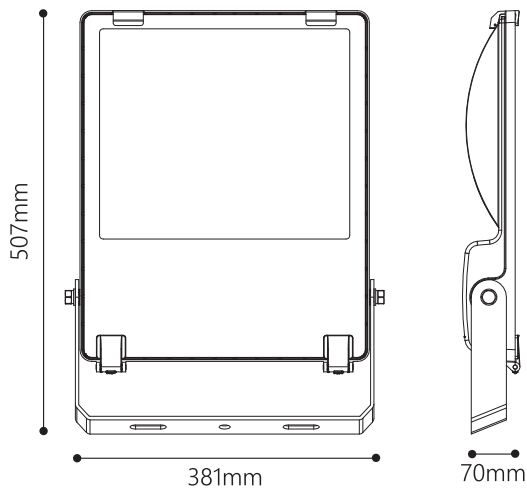

LED SMD LUMINAIRE

5 YEARS
GUARANTEE

Application

- This luminaire is suitable for outdoor installation
- Suggested for general lighting

Technical Data

Housing Material	Aluminum
Optic Material	Glass
Color	Grey (RAL 7016)
Input Voltage	230V AC
Input Frequency	50~60Hz
Total Wattage	300W
LED Type	SMD (LM80)
Lifespan	50.000 hours
Protection Class	CLASS I 
Ingress Protection	IP66
Mechanical Impact Degree	IK08
Ambient Temperature Range	-30° ~ +50°
Surge Protection	6kV
LED Driver	Yes (Built-in)
Dimming	No
Replaceable LED / Driver	Yes / Yes

Photometrical Data

Color Temperature	4000K
Lumen	46500Lm
Light Beam Spread	110°
Color Rendering Index (Ra)	≥70

Energy Data

Energy Efficiency Label	C
Energy Consumption	300.0 kWh/1000h

The technical data of the product may differ from the listed +/- 10%