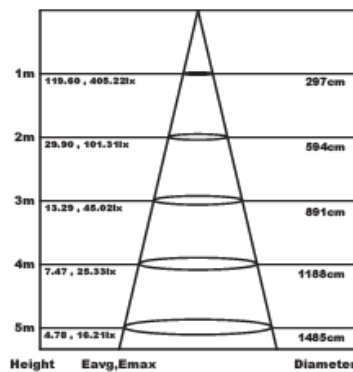

Technical Data

Housing Material	Aluminum
Optic Material	Opal plastic
Color	White
Input Voltage	230V AC
Input Frequency	50~60Hz
Total Wattage	12W
LED Type	SMD
Lifespan	30.000 hours
Protection Class	CLASS II
Ingress Protection	IP20
Power Factor	>0.50
LED Driver	Yes
Dimming	No
Replaceable LED / Driver	No / Yes

Photometrical Data

Color Temperature	4000K
Lumen	1100Lm
Light Beam Spread	120°
Color Rendering Index (Ra)	≥80

Energy Data

Energy Efficiency Label	F
Energy Consumption	12.0 kWh/1000h

The technical data of the product may differ from the listed +/- 10%

APOSTOLIDIS TRADING
Industrial area of Serres | 62100 Serres, Greece
T. +30 23210 77020-21 | F. +30 23210 77022
info@acalight.gr | www.acalight.gr