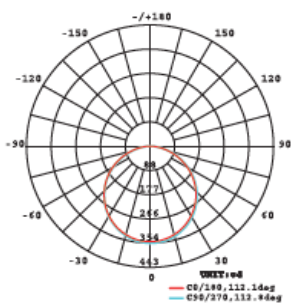

## Technical Data

Housing Material	Aluminum
Optic Material	Opal plastic
Color	White
Input Voltage	230V AC
Input Frequency	50~60Hz
Total Wattage	12W
LED Type	SMD
Lifespan	30.000 hours
Protection Class	CLASS II 
Ingress Protection	IP20
Power Factor	>0.50
LED Driver	Yes
Dimming	No
Replaceable LED / Driver	No / Yes

## Photometrical Data

Color Temperature	4000K
Lumen	1100Lm
Light Beam Spread	120°
Color Rendering Index (Ra)	≥80