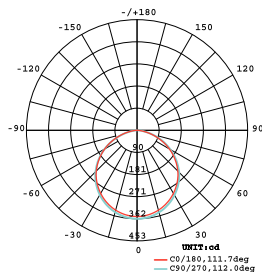

LED ROUND WALL LUMINAIRE

3 YEARS
GUARANTEE

Application

This luminaire is suitable for indoor installation

Technical Data

Housing Material	Aluminum
Optic Material	Opal plastic
Color	White
Input Voltage	230V AC
Input Frequency	50~60Hz
Total Wattage	23W
LED Type	SMD
Lifespan	30.000 hours
Protection Class	CLASS II
Ingress Protection	IP20
Power Factor	>0.50
LED Driver	Yes
Dimming	No
Replaceable LED / Driver	No / Yes

Photometrical Data

Color Temperature	3000K
Lumen	2050Lm
Light Beam Spread	120°
Color Rendering Index (Ra)	≥80

Energy Data

Energy Efficiency Label	F
Energy Consumption	23.0 kWh/1000h

The technical data of the product may differ from the listed +/- 10%