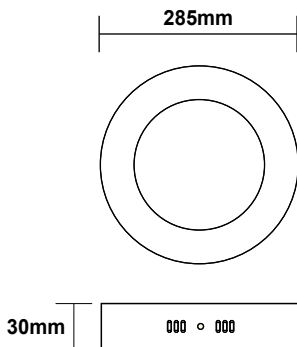

LED ROUND WALL LUMINAIRE

3 YEARS
GUARANTEE

Application

This luminaire is suitable for indoor installation

Technical Data

Housing Material	Aluminum
Optic Material	Opal plastic
Color	White
Input Voltage	230V AC
Input Frequency	50~60Hz
Total Wattage	23W
LED Type	SMD
Lifespan	30.000 hours
Protection Class	CLASS II
Ingress Protection	IP20
Power Factor	>0.50
LED Driver	Yes
Dimming	No
Replaceable LED / Driver	No / Yes

Photometrical Data

Color Temperature	3000K
Lumen	2050Lm
Light Beam Spread	120°
Color Rendering Index (Ra)	≥80

Energy Data

Energy Efficiency Label	F
Energy Consumption	23.0 kWh/1000h

The technical data of the product may differ from the listed +/- 10%