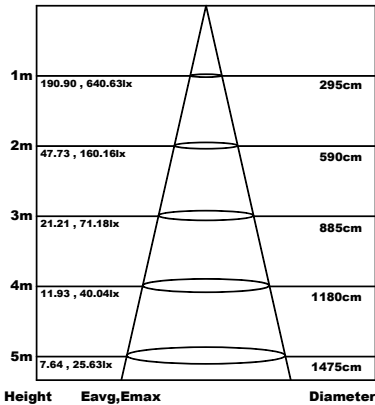

LED ROUND WALL LUMINAIRE

3 YEARS
GUARANTEE

Application

This luminaire is suitable for indoor installation

Technical Data

Housing Material	Aluminum
Optic Material	Opal plastic
Color	White
Input Voltage	230V AC
Input Frequency	50~60Hz
Total Wattage	23W
LED Type	SMD
Lifespan	30.000 hours
Protection Class	CLASS II
Ingress Protection	IP20
Power Factor	>0.50
LED Driver	Yes
Dimming	No
Replaceable LED / Driver	No / Yes

Photometrical Data

Color Temperature	3000K
Lumen	2050Lm
Light Beam Spread	120°
Color Rendering Index (Ra)	≥80

Energy Data

Energy Efficiency Label	F
Energy Consumption	23.0 kWh/1000h

The technical data of the product may differ from the listed +/- 10%